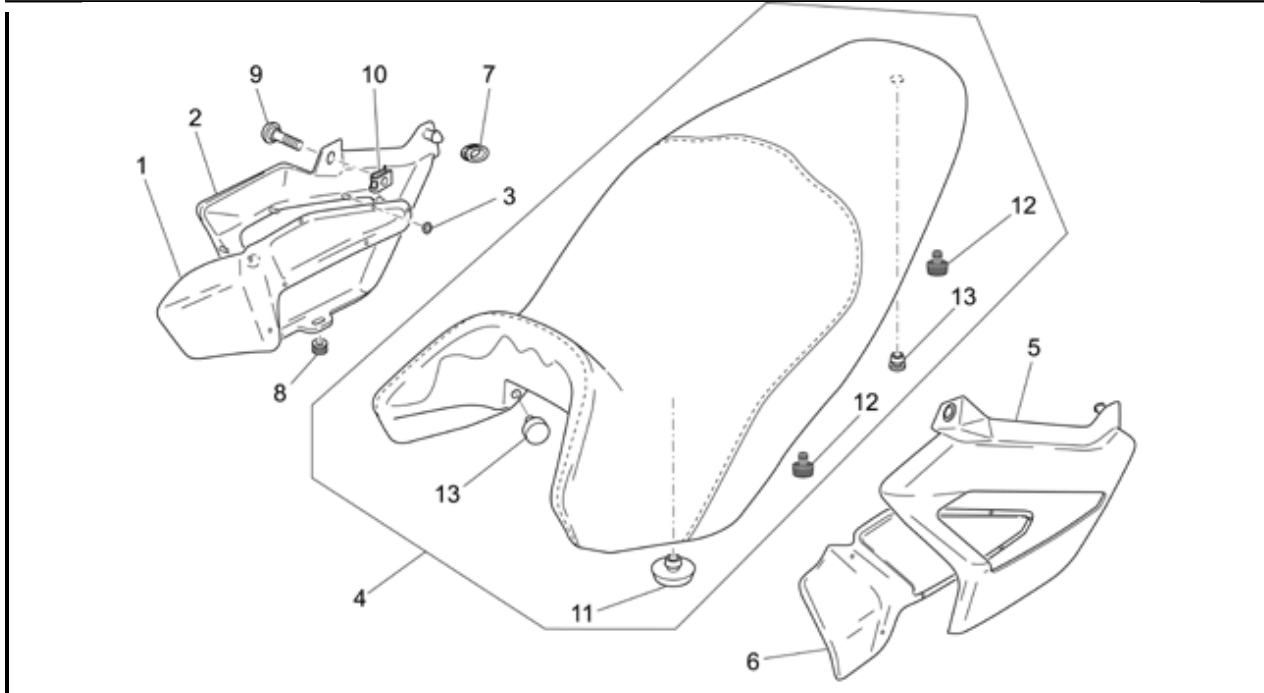

BREVA IE 750 2003-2007	GU000	06	TAB N.	28
	SADDLE-CENTRAL BOD				

Pos.	Description	Year	I_M_	Country	Version	Code	Q.ty	P.Cod.
1	RH protection Golden Sand	3-4-5	-	-	-	b/re-g/gr- o/bl-r/re	GU32579111	1 DC12A
	RH protection black	6	-	-	-	g/bl	977311	1 DC12A
	RH protection red	6	-	-	-	r/red	977323	1 DC12A
	RH protection cyan	6	-	-	-	s/bl	977465	1 DC12A
	RH protection white	6	-	-	-	m/wh	977545	1 DC12A
	RH protection black	7	-	-	-	blg/lg- r/red	GU325791100C	1 DC12A
	RH protection blank	-	-	-	-	-	GU32579110	1 DC12A
2	RH side panel, grey pl.	3-4-5	-	-	-	g/gr	GU32476213	1 DC12A
	RH side panel, grey luce	7	-	-	-	blg/lg	GU32476210Y05	1 DC12A
	RH side panel, white	6	-	-	-	m/wh	977543	1 DC12A
	RH Side panel cyan	6	-	-	-	s/bl	977463	1 DC12A
	RH side panel, red	6	-	-	-	r/red	977317	1 DC12A
	RH side panel technogrey	5	-	-	-	r/re	GU32476212	1 DC12A
	RH side panel, grey cr.	3-4-5	-	-	-	b/re-o/bl	GU32476211	1 DC12A
	RH body panel blank	-	-	-	-	gr	GU32476210	1 DC12A
	RH side panel, black	6	-	-	-	g/bl	977319	1 DC12A
3	Washer for shafts D5	-	-	-	-	-	AP8150450	14 -
4	Saddle, red	3-4-5	-	-	-	g/gr	GU32460511	1 DG009
	Saddle, black/grey	3-4-5	-	-	-	b/re-o/bl	GU32460510	1 DG009
	Saddle, black/grey	7	-	-	-	blg/lg- r/red	GU32460510	1 DG009
	Saddle, black/grey	6	-	-	-	g/bl- m/wh- r/red-s/bl	GU32460510	1 DG009
	Saddle, black/grey	5	-	-	-	r/re	GU32460510	1 DG009
5	LH side panel, chr.grey	3-4-5	-	-	-	b/re-o/bl	GU32476311	1 DC12B
	LH side panel technogrey	5	-	-	-	r/re	GU32476312	1 DC12B
	LH side panel, plat.grey	3-4-5	-	-	-	g/gr	GU32476313	1 DC12B
	LH side panel, red	6-7	-	-	-	r/red	977318	1 DC12B
	LH side panel, black	6	-	-	-	g/bl	977320	1 DC12B
	LH Side panel cyan	6	-	-	-	s/bl	977464	1 DC12B
	LH side panel, white	6	-	-	-	m/wh	977544	1 DC12B
	LH side panel, grey luce	7	-	-	-	blg/lg	GU32476310Y05	1 DC12B
	LH body panel blank	-	-	-	-	gr	GU32476310	1 DC12B