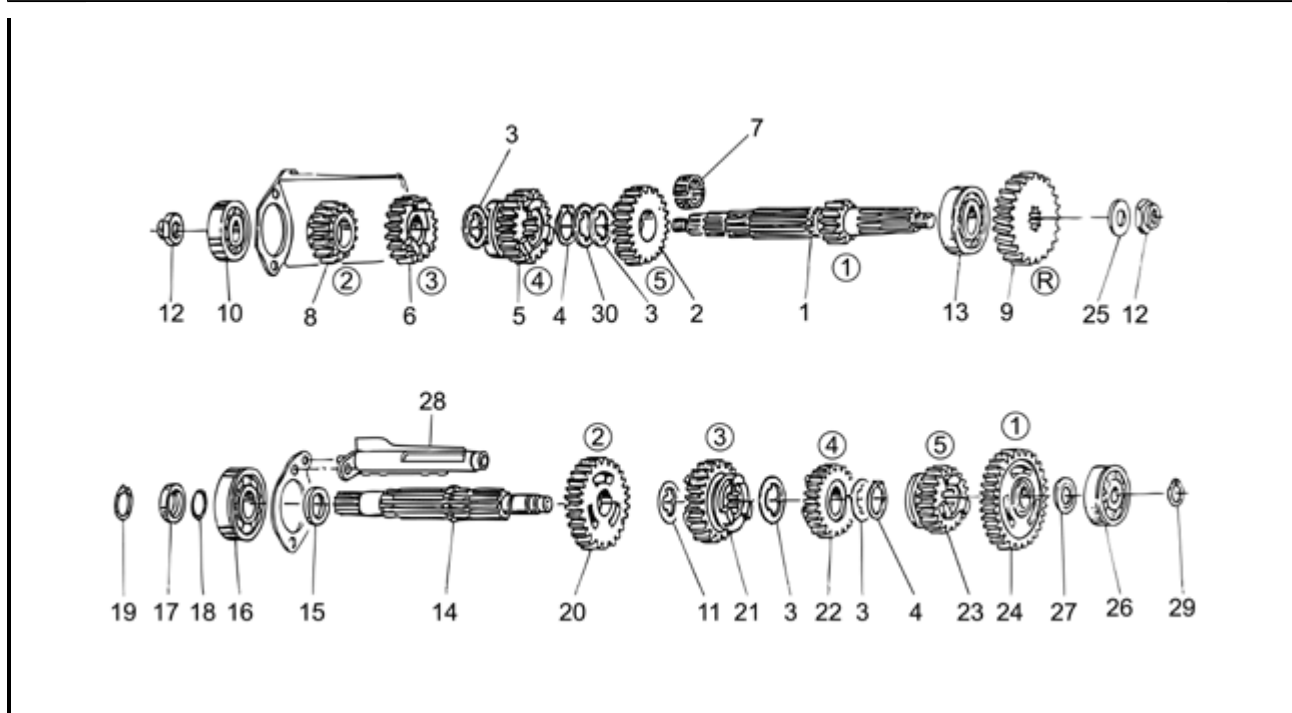

BREVA IE 750 2003-2007	GU000	06	TAB N.	15
	GEAR BOX				

Pos.	Description	Year	I_M	Country	Version	Code	Q.ty	P.Cod.
1	Primary gear shaft Z=11	5-6-7	-	-	C2	-	GU32210510	1 AG00X
	Primary gear shaft Z=11	3-4-5	-	-	C1	-	GU23210570	1 AG00X
2	Gear 5a AP Z=20	3-4-5	-	-	C1	-	GU32212010	1 AG045
	Gear 5a AP Z=25	5-6-7	-	-	C2	-	GU32212011	1 AG045
3	Thrust washer	-	-	-	-	-	GU19215460	3 -
4	Circlip	-	-	-	-	-	GU90271124	2 -
5	Gear 4a AP Z=18	-	-	-	-	-	GU32211810	1 AG044
6	Gear 3a AP Z=18	-	-	-	-	-	GU32211410	1 AG043
7	Roller cage	-	-	-	-	-	GU92251028	1 AI119
8	Gear 2a AP Z=14	-	-	-	-	-	GU23211372	1 AG042
9	Idle gear AP Z=21	-	-	-	-	-	GU32211110	1 AG019
10	Bearing AP 17x40x17,5	-	-	-	-	-	GU92218417	1 AI059
11	Clearance washer	-	-	-	-	-	GU19214660	2 -
12	Nut	-	-	-	-	-	GU10054100	2 -
13	Bearing AP 20x37x17	-	-	-	-	-	GU92230320	1 AI059
14	Driven shaft	3-4-5	-	-	C1	-	GU19213661	1 AG00Y
	Driven shaft	5-6-7	-	-	C2	-	GU32213610	1 AG00Y
15	Spacer	-	-	-	-	-	GU19212900	1 -
16	Bearing 20X47X14	-	-	-	-	-	GU92201220	1 AI069
17	Spacer	-	-	-	-	-	GU19213720	1 -
18	Gasket ring 18,77X1,78	-	-	-	-	-	GU90706188	1 -
19	Circlip	-	-	-	-	-	GU90271121	1 -
20	Gear 2a AS Z=23	-	-	-	-	-	GU32214510	1 AG042
21	Gear 3a AS Z=23	-	-	-	-	-	GU32214810	1 AG043
22	Gear 4a AS Z=19	-	-	-	-	-	GU32215010	1 AG044
23	Gear 5a AS Z=18	3-4-5	-	-	C1	-	GU23215270	1 AG045
	Gear 5a AS Z=22	5-6-7	-	-	C2	-	GU32215210	1 AG045
24	Gear 1a AS Z=26	-	-	-	-	-	GU32214010	1 AG041
25	Clearance washer	-	-	-	-	-	GU39238100	1 -
26	Bearing	-	-	-	-	-	GU92234716	1 AI069
27	Spacer 1,5 mm	-	-	-	-	-	GU10214300	1 -
	Spacer 1,7 mm	-	-	-	-	-	GU10214301	1 -