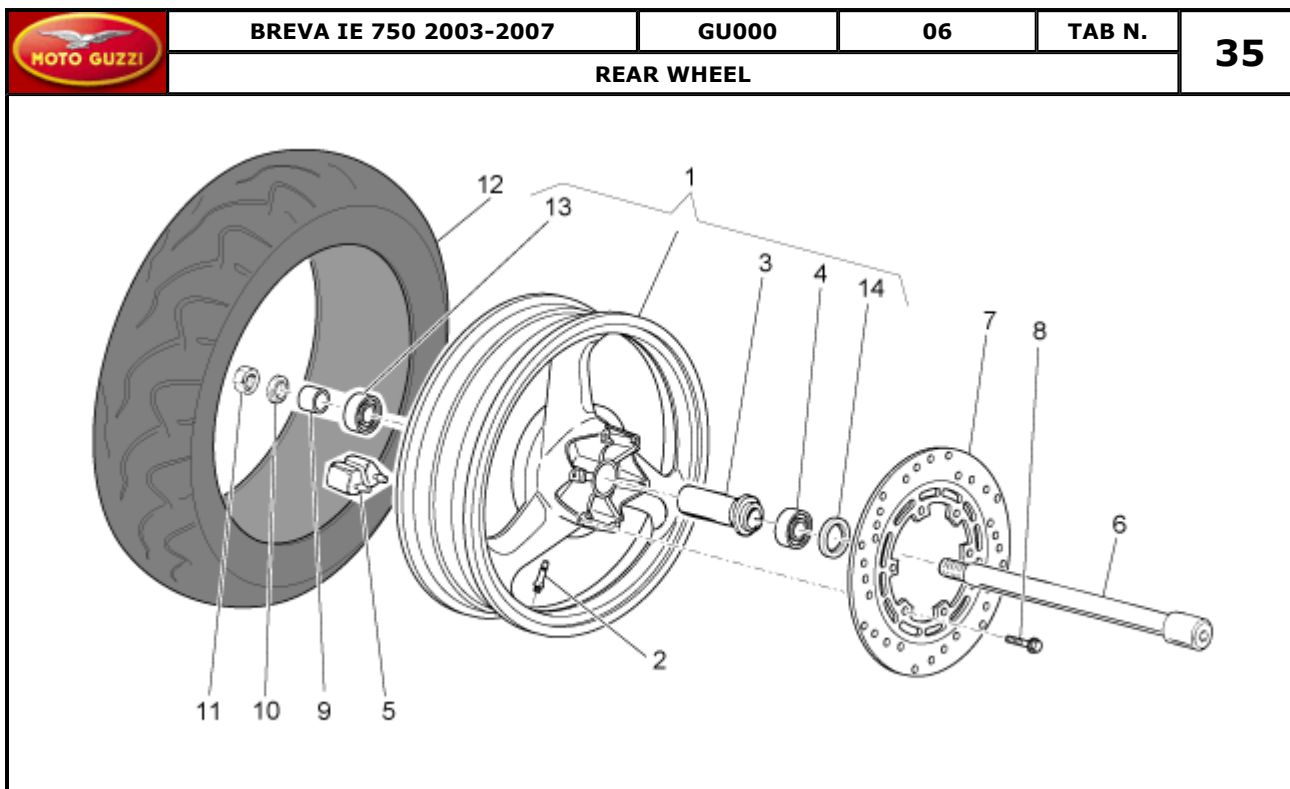

Pos.	Description	Year	I_M_	Country	Version	Code	Q.ty	P.Cod.
1	Rear wheel	6	-	-	-	g/bl- m/wh- r/red-s/bl	977307	1 BB00F
	Rear wheel	7	-	-	-	blg/lg- r/red	977307	1 BB00F
	Rear wheel	3-4-5	-	-	-	b/re-g/gr- o/bl-r/re	GU32630610	1 BB00F
2	Tubeless tyre valve	-	-	-	-	-	AP8201546	1 BB07F
3	Spacer	-	-	-	-	-	GU32634010	1 BB32F
4	Bearing	-	-	-	-	-	GU92204217	1 BB01F
5	Rubber coupling	-	-	-	-	-	GU32632510	6 BB15F
6	Rear wheel spindle	-	-	-	-	-	GU31633381	1 BB03F
7	Rear brake disc gold	-	-	-	-	-	GU32635710	1 IA08F
8	Screw w/ flange M6x16*	-	-	-	-	-	AP8152278	6 IA09F
9	Spacer	-	-	-	-	-	GU32634111	1 -
10	Washer	-	-	-	-	-	GU31634481	1 -
11	Nut M16x1,5	-	-	-	-	-	GU92606316	1 BB06F
12	Rear tyre 130/80-17"	-	-	-	-	-	0000000	1 BB04F
13	Bearing	-	-	-	-	-	GU92204218	1 BB01F
14	Oil seal	-	-	-	-	-	AP8125326	1 -