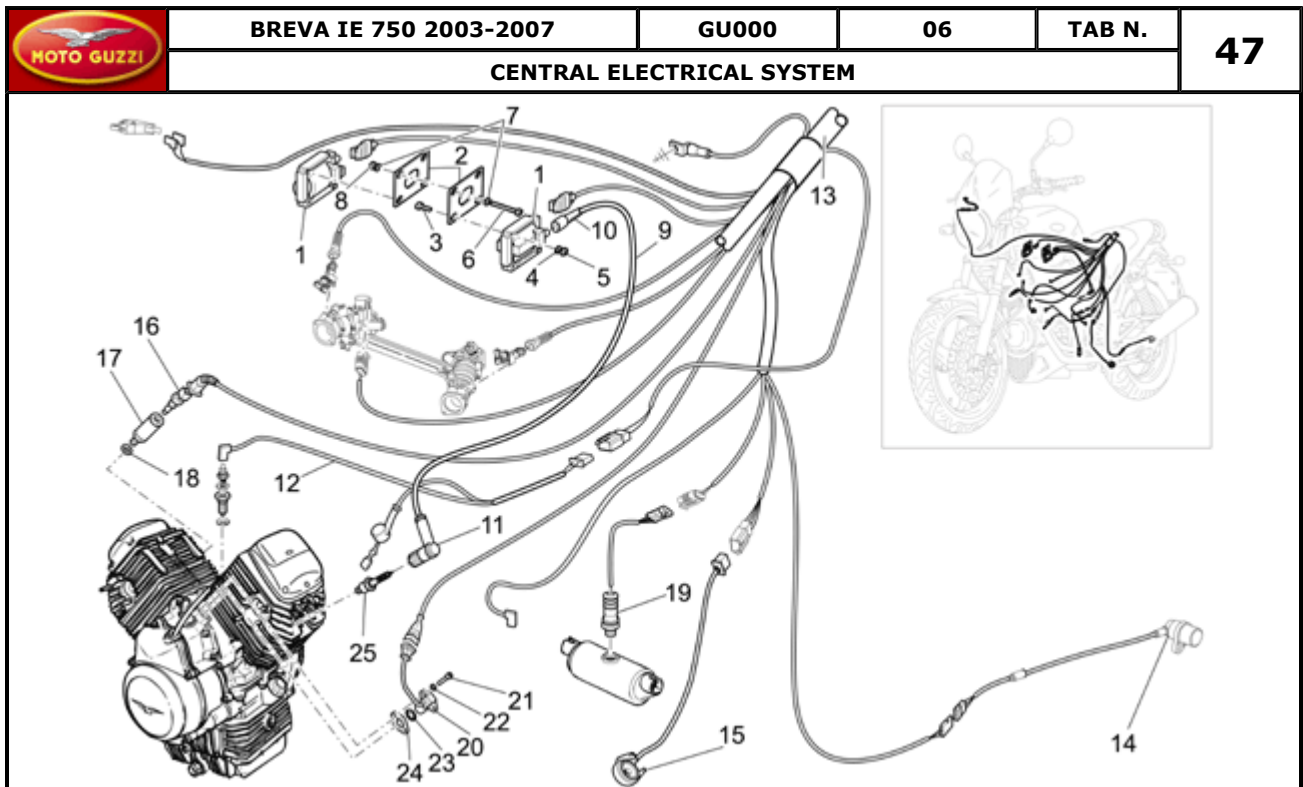

Pos.	Description	Year	I_M	Country	Version	Code	Q.ty	P.Cod.
1	HT coil	-	-	-	-	GU30716500	2	AM019
2	Coil holder	-	-	-	-	GU20716720	2	BA26E
3	Screw M4x25	-	-	-	-	GU98680125	4	-
4	Washer 4,3x8x0,5	-	-	-	-	GU95008204	4	-
5	Nut M4x0,7	-	-	-	-	GU92630104	4	-
6	Hex socket screw M6x60	-	-	-	-	GU98680360	2	-
7	Washer 6,15x11x0,8	-	-	-	-	GU95008206	4	-
8	Nut M6X1	-	-	-	-	GU92630707	2	-
9	HT wire	-	-	-	-	GU32718310	2	CA38E
10	Cap	-	-	-	-	GU14717600	2	-
11	Sparkplug cap	-	-	-	-	GU03717450	2	AM02*
12	Oil-neutral gear harness	-	-	-	-	GU32724510	1	CA319
13	Main wiring harness	-	-	-	-	GU32747110	1	CA009
14	Speedometer sensor cpl.	-	-	-	-	AP8124528	1	CA209
15	Rotary switch	-	-	-	-	AP8124977	1	CD149
16	Oil temperature sensor	-	-	-	-	GU29729461	1	AN099
17	Sensor support	-	-	-	-	GU03163330	1	-
18	Washer 10,2x18x2	-	-	-	-	GU95004210	1	-
19	Lamda sensor	-	-	-	-	GU32727010	1	AN079
20	Phase/revolution sensor	-	-	-	-	GU01721600	1	AN049
21	Hex socket screw M5x12	-	-	-	-	GU98682212	2	-
22	Washer 5,3x10x0,8	-	-	-	-	GU95008205	2	-
23	O-ring	-	-	-	-	GU90706141	1	-
24	Gasket 0,5 mm	-	-	-	-	GU29722760	1	AO349
	Gasket 1,5mm	-	-	-	-	GU01722705	1	AO349
	Gasket 1mm	-	-	-	-	GU01722704	1	AO349
	Gasket 0,8mm	-	-	-	-	GU01722703	1	AO349
	Gasket 0,6mm	-	-	-	-	GU01722702	1	AO349
	Gasket 0,3mm	-	-	-	-	GU01722700	1	AO349
	Gasket 0,4mm	-	-	-	-	GU01722701	1	AO349
25	Spark plug NGK BR8ES	-	-	-	-	GU31717061	2	AM039