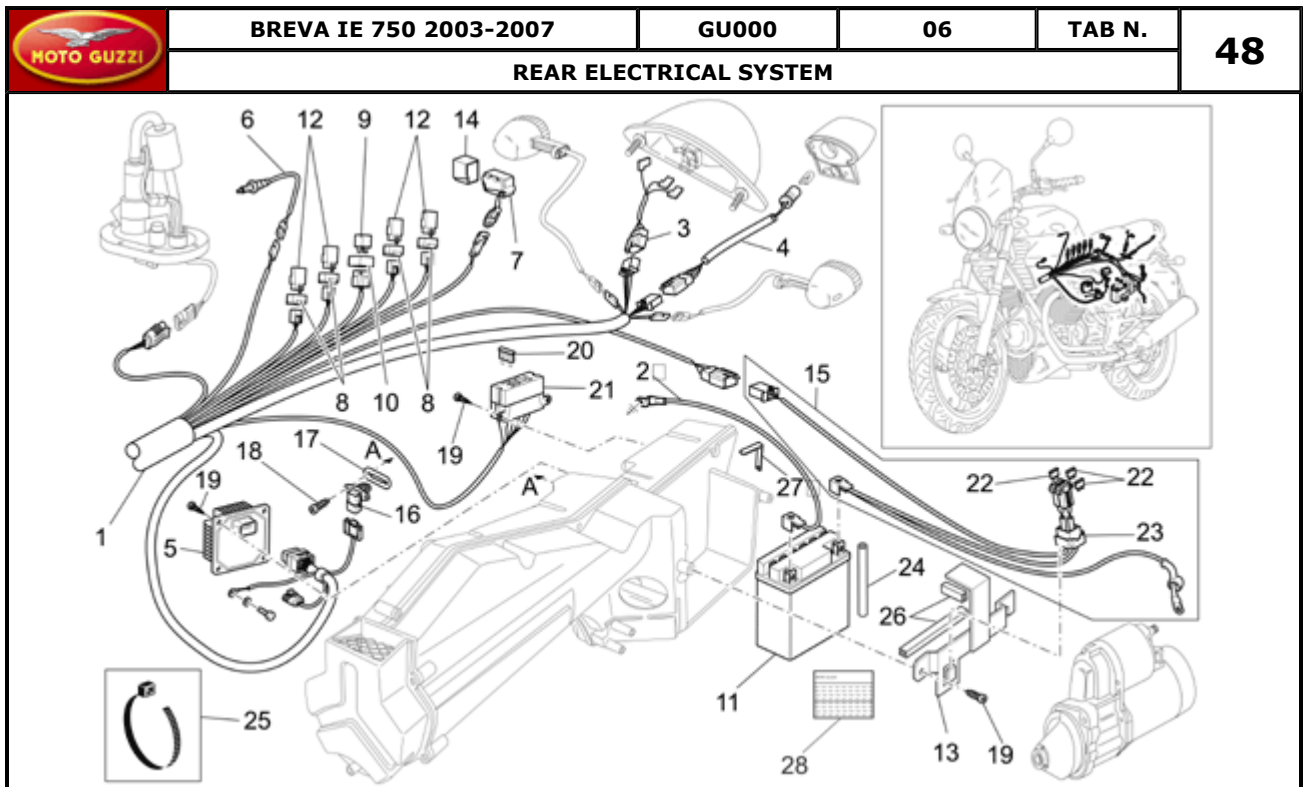

Pos.	Description	Year	I_M	Country	Version	Code	Q.ty	P.Cod.
1	Main wiring harness	-	-	-	-	GU32747110	1	CA009
2	Ground-battery lead	-	-	-	-	GU32747910	1	CA039
3	Taillight wiring harn.	-	-	-	-	GU32747610	1	CA029
4	Plate light wiring	-	-	-	-	AP8127072	1	CA179
5	ECU	3-4-5	-	-	-	GU32729510	1	AM049
	ECU	6-7	-	-	-	977308	1	AM049
6	Brake light switch	-	-	-	-	AP8112996	2	CD00F
7	Inclination sensor	-	-	-	-	AP8124266	1	CA369
8	Rubber spacer *	-	-	-	-	AP8220283	4	-
9	Injection relay	-	-	-	-	AP8124869	1	CD189
10	Relay rubber	-	-	-	-	AP8220546	1	-
11	Battery	-	-	-	-	AP8127073	1	CC009
12	Relay 12V/30A	-	-	-	-	AP8224462	4	CA149
13	Clamp	-	-	-	-	GU32418210	1	-
14	Rubber sensor support	-	-	-	-	AP8144046	1	-
15	Wiring	-	-	-	-	GU32748010	1	CA229
16	Air temp. Sensor	-	-	-	-	GU30729330	1	AN059
17	Gasket	-	-	-	-	GU30027931	1	-
18	Self-tap screw 2,9x12	-	-	-	-	AP8150421	2	-
19	Phillips screw, SWP M5X20	-	-	-	-	AP8152329	8	-
20	Fuse 15A	-	-	-	-	GU28742560	5	CA349
	Fuse 3A	-	-	-	-	AP8127346	2	CA349
21	Fuse holder box	-	-	-	-	AP8124274	1	CA069
22	Fuse 30A	-	-	-	-	GU28742562	3	CA349
23	Rubber fuse box	-	-	-	-	AP8112811	1	-
24	Breather pipe 4x8	-	-	-	-	AP8220263	1	CC029
25	Hose clamp 3,6x20,6	-	-	-	-	GU14609650	14	-
	Hose clamp 2,4x92	-	-	-	-	GU49609601	1	-
26	Gasket	-	-	-	-	AP8144538	1	-
27	Square	-	-	-	-	GU31112965	1	-
28	Decal "Battery service"	6-7	-	-	-	GU32517710	1	-