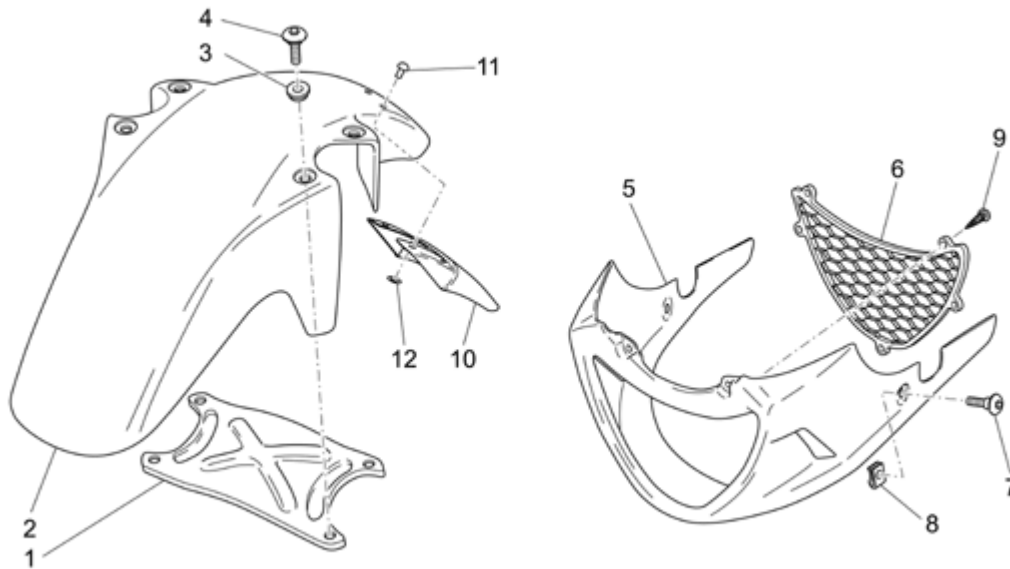

BREVA IE 750 2003-2007	GU000	06	TAB N.	27
	FRONT BODY - FRONT MUDGUARD				

Pos.	Description	Year	I_M	Country	Version	Code	Q.ty	P.Cod.
1	Plate	-	-	-	-	GU32494010	1	-
2	Front mudguard, black	7	-	-	-	blg/lg 977312	1	DC169
	Front mudguard blank	-	-	-	-	gr GU32434310	1	DC169
	Front mudguard, red	3-4-5	-	-	-	b/re GU32434311	1	DC169
	Front mudguard, black	3-4-5	-	-	-	o/bl GU32434312	1	DC169
	Front mudguard grey platinum	3-4-5	-	-	-	g/gr GU32434313	1	DC169
	Front mudguard, red	5	-	-	-	r/re GU32434314	1	DC169
	Front mudguard, red	6-7	-	-	-	r/red GU32434314	1	DC169
	Front mudguard, black	6	-	-	-	g/bl 977312	1	DC169
	Front mudguard, azure	6	-	-	-	s/bl 977457	1	DC169
	Front mudguard, white	6	-	-	-	m/wh 977538	1	DC169
3	Bush	-	-	-	-	GU91120812	4	-
4	Hex socket screw M8x25	-	-	-	-	GU98370825	4	-
5	Pillar	-	-	-	-	GU32570510	1	DC079
6	Air intake grid	-	-	-	-	GU32571510	1	DC079
7	Screw w/ flange M5x9	-	-	-	-	AP8152339	2	-
8	Clip M5	3-4-5	-	-	T7	AP8102375	2	-
9	Self-tapping screw *	-	-	-	-	AP8150420	5	-
10	Splash guard	-	-	-	-	GU32436910	1	-
11	Fixing pin	-	-	-	-	AP8144109	1	-
12	Washer for shafts D5	-	-	-	-	AP8150450	1	-