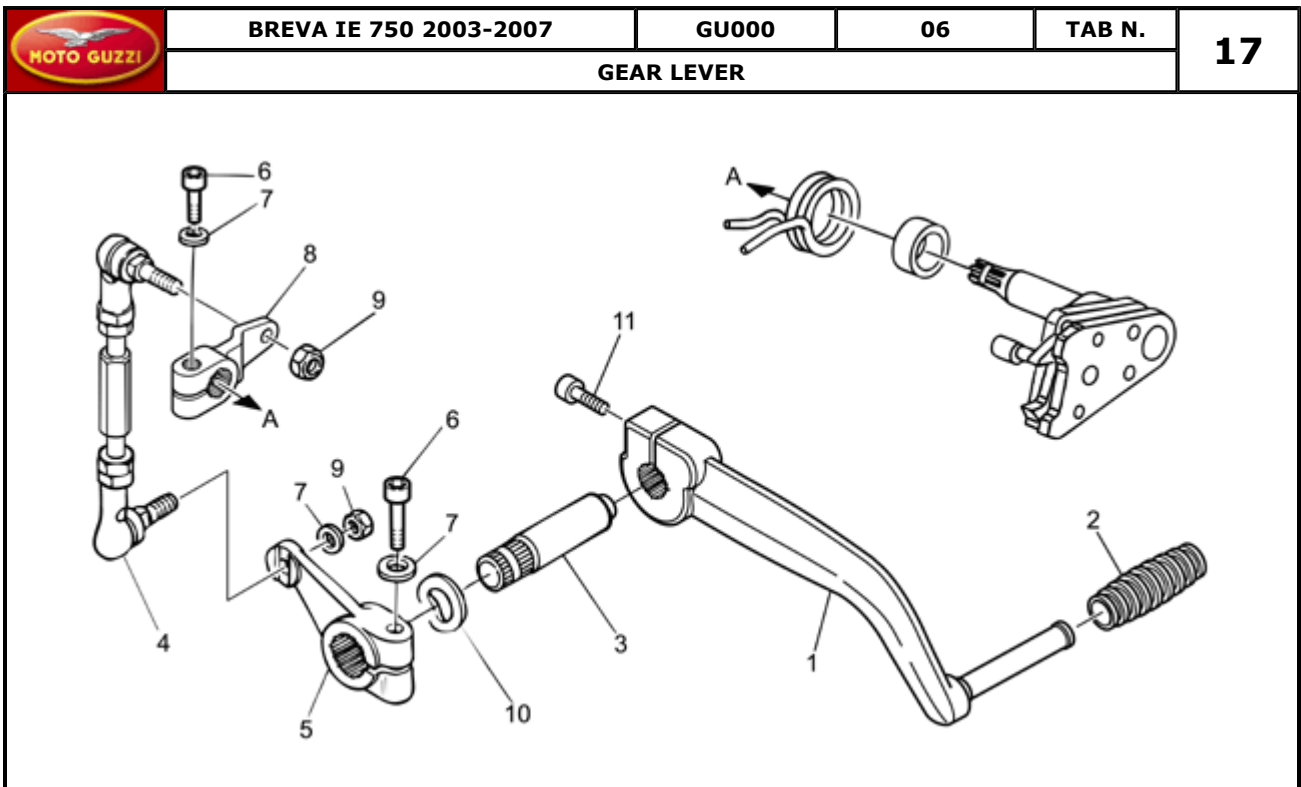

Pos.	Description	Year	I_M_	Country	Version	Code	Q.ty	P.Cod.
1	Gear lever	-	-	-	-	GU32250911	1	BA109
2	Rubber spacer	-	-	-	-	AP8220189	1	BA149
3	Lever pin	-	-	-	-	GU32251610	1	-
4	Change gear tie rod compl.	-	-	-	-	GU32257810	1	BA129
5	Lever	-	-	-	-	GU32256910	1	BA119
6	Screw M6X22	-	-	-	-	GU98632322	2	-
7	Washer 6,4x12	-	-	-	-	GU03013800	3	-
8	Shift lever	-	-	-	-	GU32258210	1	BA139
9	Nut M6X1	-	-	-	-	GU92630707	2	-
10	Spring washer	-	-	-	-	GU95129260	2	-
11	Hex socket screw M6x22	-	-	-	-	GU98682322	1	-