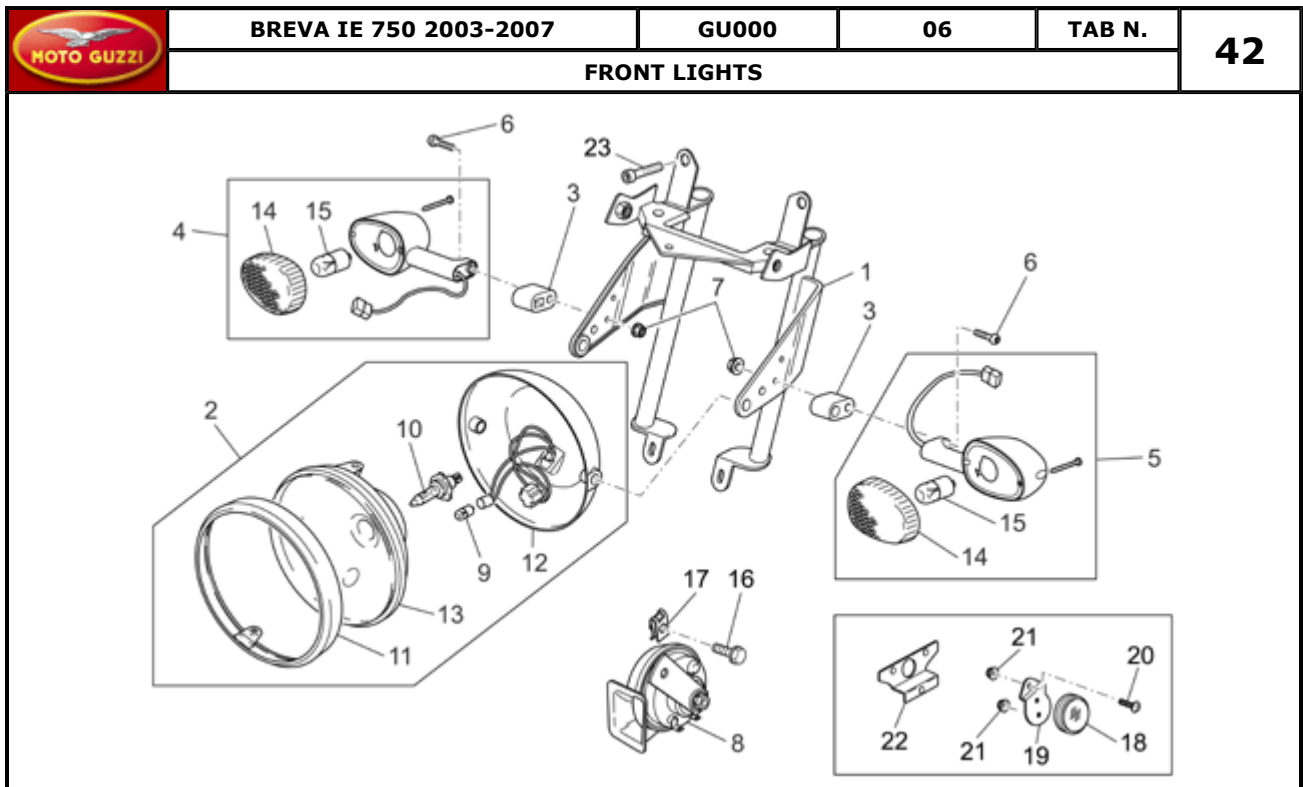

Pos.	Description	Year	I_M	Country	Version	Code	Q.ty	P.Cod.
1	Headlight support clamp	-	-	-	-	GU32506360	1	BC129
2	Headlight	-	-	E-EU-USA	-	GU32740510	1	CB109
	Cpl headlightsteering headligh	-	-	AUS-J-UK	-	GU32740511	1	CB109
3	Spacer	-	-	-	-	GU32753410	2	-
4	RH front/LH rear turn indic.	-	-	AUS-E-EU-J-UK	-	GU32750610	1	CB09*
	RH front/LH rear turn indic.	-	-	USA	-	GU32750611	1	CB09*
5	LH front/RH rear turn indic.	-	-	AUS-E-EU-J-UK	-	GU32751610	1	CB09*
	LH front/RH rear turn indic.	-	-	USA	-	GU32751611	1	CB09*
6	Hex socket screw M6X55	-	-	-	-	GU98370655	2	-
7	Nut M6x1	-	-	-	-	GU92630206	2	-
8	Horn	-	-	-	-	GU32743710	1	CB069
9	Lamp 12V-5W	-	-	-	-	GU93450105	1	CB149
10	Lamp 12V-55/60W	-	-	-	-	GU93450232	1	CB149
11	Chromed ring nut	-	-	-	-	GU31740383	1	CB129
12	Front calotte, black	-	-	-	-	GU32740210	1	CB189
13	Optical group	-	-	AUS-J-UK	-	GU32740411	1	CB139
	Optical group	-	-	E-EU-USA	-	GU32740410	1	CB139
14	Turn indicator lens	-	-	AUS-E-EU-J-UK	-	GU32753710	2	CB01*
	Turn indicator lens	-	-	USA	-	GU32753711	2	CB01*
15	Lamp, orange 12V-10W	-	-	AUS-E-EU-J-UK	-	GU93450126	2	-
	Lamp 12V-10W	-	-	USA	-	GU93450127	2	-
16	Screw w/ flange M8x20	-	-	-	-	GU97202420	1	-
17	Nut with clip M8x1,25	-	-	-	-	GU01576530	1	CB08E
18	Reflector, amber	-	-	USA	-	AP8224163	2	CB21E
19	Reflector support	-	-	USA	-	AP8148587	2	-
20	Hex socket screw M5x12	-	-	USA	-	AP8152174	2	-
21	Self-locking nut M5*	-	-	USA	-	AP8152306	4	-
22	Plate	-	-	USA	-	GU32781810	2	CB09*
23	Screw M10x40	-	-	-	-	GU98880540	2	-