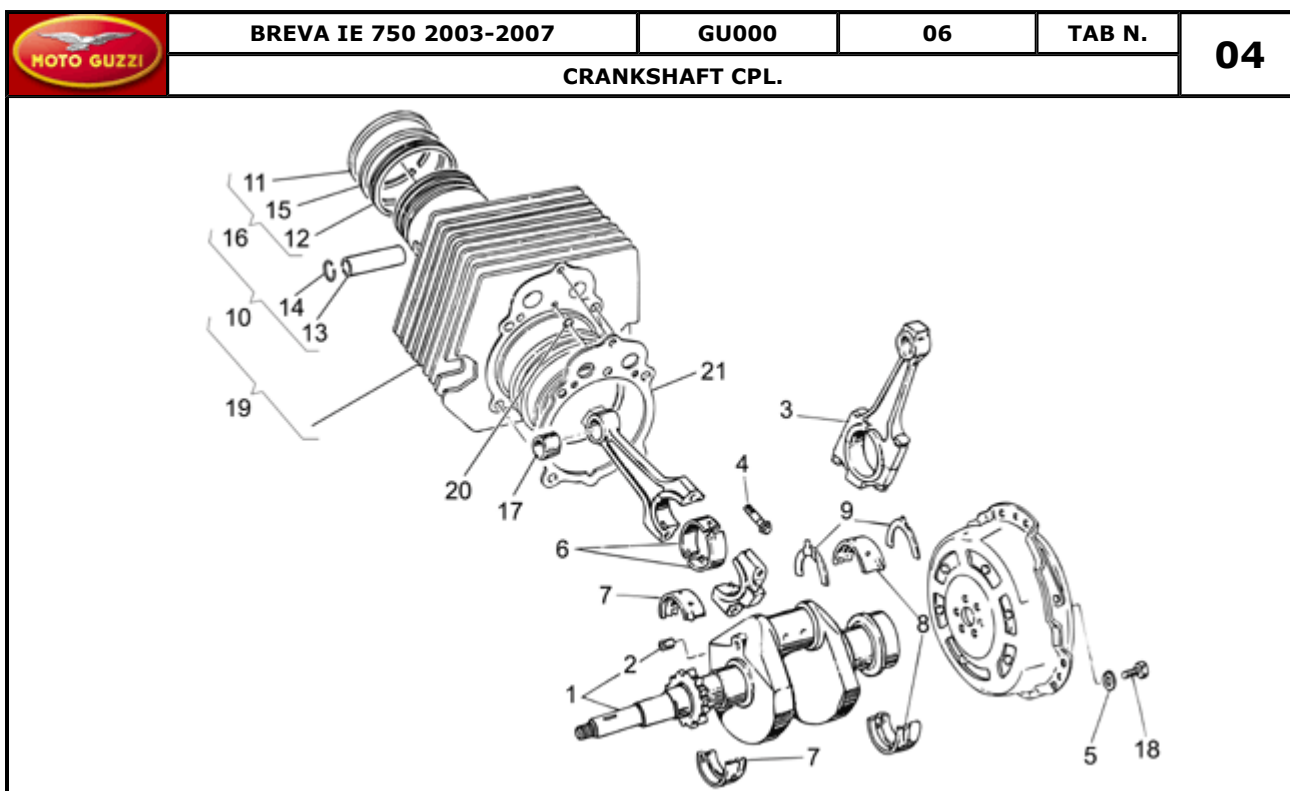

Pos.	Description	Year	I_M	Country	Version	Code	Q.ty	P.Cod.
1	Crankshaft cpl.	-	-	-	-	GU32064110	1	AD009
2	Plug	-	-	-	-	GU19065400	1	-
3	Connecting rod cpl.	-	-	-	-	GU27061585	2	AD01*
4	Screw	-	-	-	-	GU19062261	4	-
5	Washer 8,4X13X0,8	-	-	-	-	GU14615901	6	-
6	Bearing half-shell	-	-	-	-	GU27062060	4	AI109
7	Front main half-bearing	-	-	-	-	GU27065660	2	AI109
8	Rear main half-bearing	-	-	-	-	GU27066560	2	AI109
9	Half-clamp	-	-	-	-	GU27066460	2	-
10	Piston assy	-	-	-	-	GU32060210	2	AB01*
11	Slot piston ring	-	-	-	-	GU32060710	2	AB02*
12	Scraper ring	-	-	-	-	GU19061063	2	AB02*
13	Piston pin	-	-	-	-	GU27061286	2	AD02*
14	Stop ring	-	-	-	-	GU27061385	4	AD03*
15	Slot piston ring	-	-	-	-	GU27060860	2	AB02*
16	Pistonring set	-	-	-	-	GU32060610	2	AB02*
17	Bush	-	-	-	-	GU27061885	2	AI01*
18	Screw	-	-	-	-	GU19067700	6	-
19	Cylinder with piston, grey	-	-	-	-	GU32060110	2	AB00*
20	O-ring	-	-	-	-	GU61027200	2	-
21	Gasket	-	-	-	-	GU27020820	2	AO01*