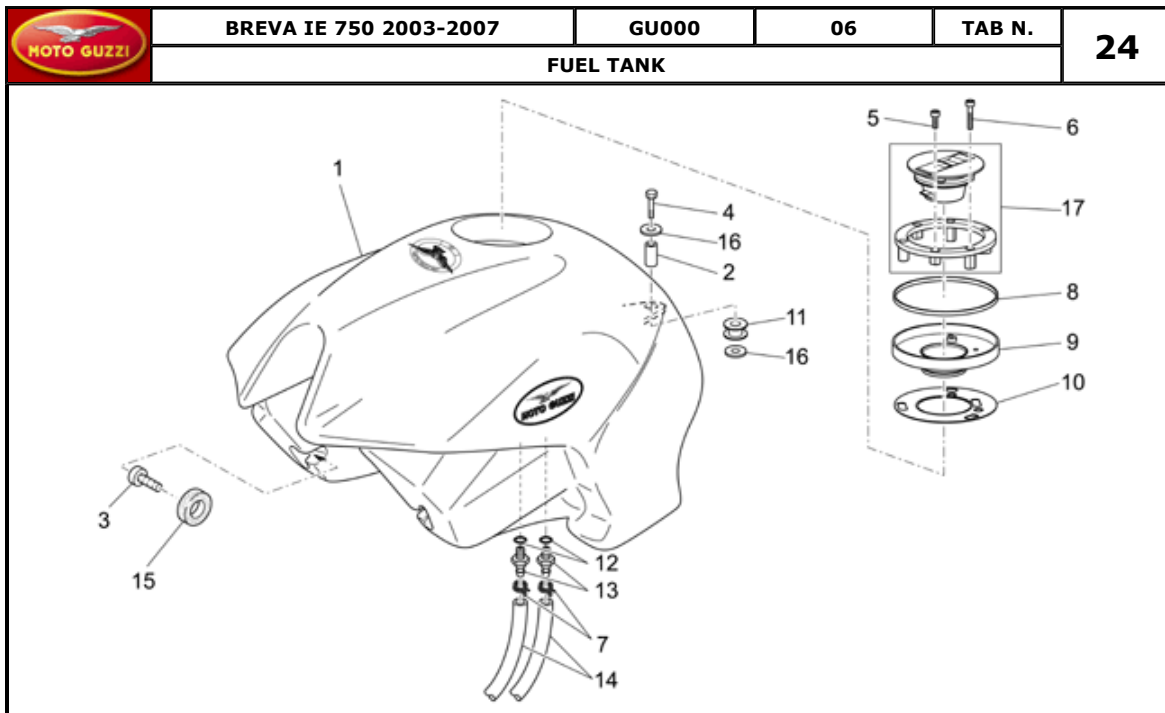

Pos.	Description	Year	I_M	Country	Version	Code	Q.ty	P.Cod.
1	Fuel tank red	5	-	AUS-E-EU-J-UK	-	r/re GU32100218	1	DA009
	Fuel tank white	6	-	AUS-E-EU-J-UK	-	m/wh 977541	1	DA009
	Fuel tank, cyan	6	-	USA	-	s/bl 977462	1	DA009
	Fuel tank, cyan	6	-	AUS-E-EU-J-UK	-	s/bl 977461	1	DA009
	Fuel tank, black	6	-	USA	-	g/bl 977446	1	DA009
	Fuel tank red	6-7	-	USA	-	r/red 977445	1	DA009
	Fuel tank, black	6	-	AUS-E-EU-J-UK	-	g/bl 977310	1	DA009
	Fuel tank red	6-7	-	AUS-E-EU-J-UK	-	r/red 977309	1	DA009
	Fuel tank blank	3-4	-	AUS-E-EU-J-UK	-	gr GU32100210	1	DA009
	Fuel tank red	5	-	USA	-	r/re GU32100219	1	DA009
	Fuel tank, black /grigio	7	-	USA	-	blg/lg GU32100214Y05	1	DA009
	Fuel tank, grey	3-4-5	-	USA	-	g/gr GU32100217	1	DA009
	Fuel tank, black	3-4-5	-	USA	-	o/bl GU32100216	1	DA009
	Fuel tank red	3-4-5	-	USA	-	b/re GU32100215	1	DA009
	Fuel tank blank	3-4	-	USA	-	gr GU32100214	1	DA009
	Fuel tank porphiry grey	3-4-5	-	AUS-E-EU-J-UK	-	g/gr GU32100213	1	DA009
	Fuel tank, black	3-4-5	-	AUS-E-EU-J-UK	-	o/bl GU32100212	1	DA009
	Fuel tank red	3-4-5	-	AUS-E-EU-J-UK	-	b/re GU32100211	1	DA009
	Fuel tank blank	5-6-7	-	-	-	gr GU89000573	1	DA009
	Fuel tank white	6	-	USA	-	m/wh 977542	1	DA009
	Fuel tank, black /grigio	7	-	AUS-E-EU-J-UK	-	blg/lg GU89000573Y05	1	DA009
2	Spacer *	-	-	-	-	AP8121773	1	-
3	Hex socket screw M8X14	-	-	-	-	GU98682414	2	-
4	Screw w/ flange M8x40*	-	-	-	-	AP8152290	1	-
5	Hex socket screw M5x16	-	-	-	-	GU98692216	4	-
6	Hex socket screw M5x30	-	-	-	-	GU98690230	3	-
7	Hose clamp D9	-	-	-	-	GU61108500	2	-
8	Cap seal	-	-	-	-	AP8120893	1	DA189
9	Float chamber	-	-	-	-	AP8102535	1	DA619
10	Fuel tank gasket	-	-	AUS-E-EU-J-UK	-	AP8120894	1	DA269
	Fuel tank gasket	-	-	USA	-	AP8144351	1	DA269
11	Rubber spacer	-	-	-	-	GU02107100	1	-
12	O-ring 2018	-	-	-	-	AP8120965	2	-
13	Union	-	-	-	-	GU30103730	2	DA409
14	Rubber pipe 5X9	-	-	-	-	GU00823944050	2	DA399
15	Rubber spacer	-	-	-	-	GU66103415	2	-
16	Washer 8,5x24x2	-	-	-	-	GU95005312	2	-
17	Tank cap	-	-	USA	-	GU32103911	1	DA029
	Tank cap	-	-	AUS-E-EU-J-UK	-	GU32103910	1	DA029