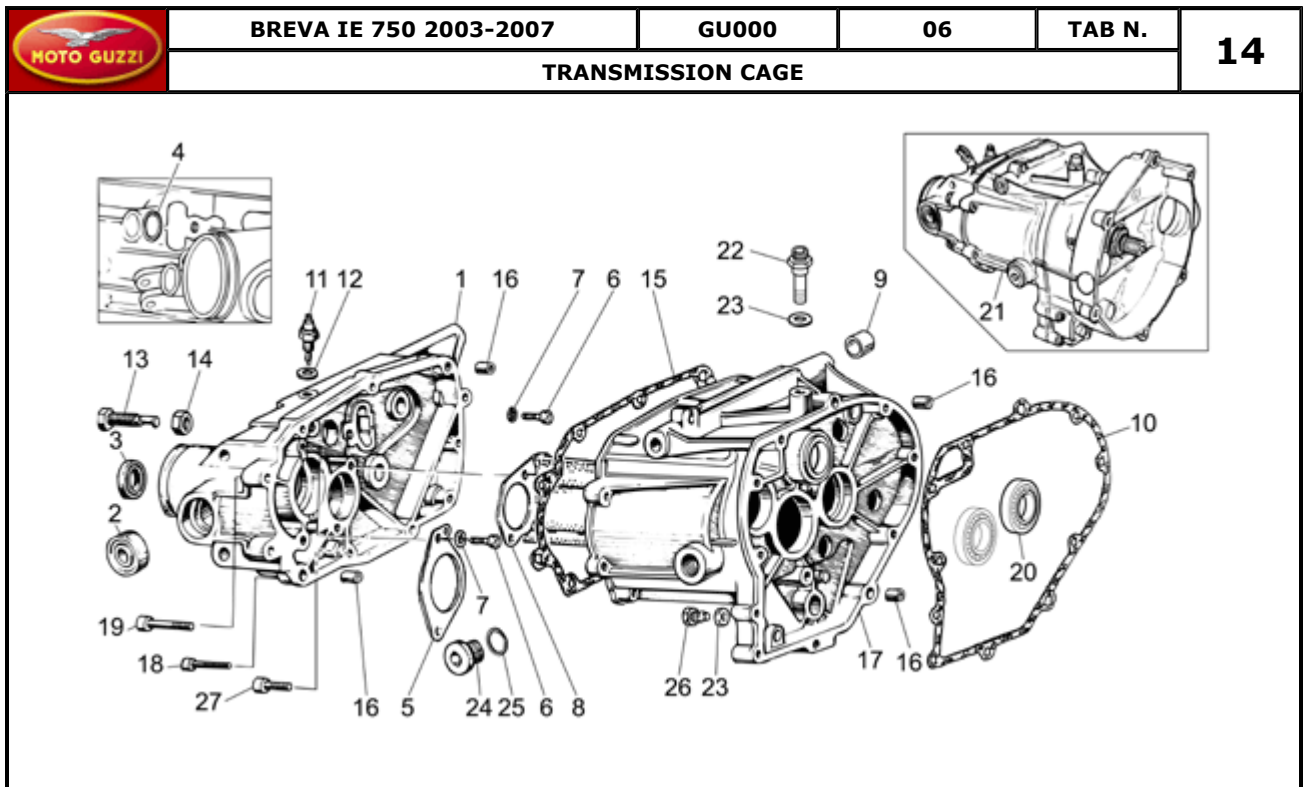

Pos.	Description	Year	I_M	Country	Version	Code	Q.ty	P.Cod.
1	Gearbox cover	-	-	-	-	GU32200810	1	AH169
2	Bearing 15x35x11	-	-	-	-	GU92204215	2	BE069
3	Gasket ring 28x40x7	-	-	-	-	GU90402841	1	AO169
4	O-ring 13,95x2,92	-	-	-	-	GU90706140	1	-
5	Plate	-	-	-	-	GU32213810	1	-
6	Hex socket screw M6x14	-	-	-	-	GU98682314	4	-
7	Washer 6,4x10x0,7	-	-	-	-	GU14217901	4	-
8	Oil bulhead	-	-	-	-	GU32208210	1	AO249
9	Bush 10,25x15,7x8	-	-	-	-	GU19202320	2	-
10	Gasket	-	-	-	-	GU23200370	1	AO319
11	Sensor	-	-	-	-	GU19207220	1	AN029
12	Gasket 8,25x15x1	-	-	-	-	GU12154200	1	-
13	Screw M12x1,25	-	-	-	-	GU19237800	1	-
14	Low nut M12x1,25	-	-	-	-	GU92606512	1	-
15	Gasket	-	-	-	-	GU19201120	1	AO059
16	Bush 6,6x9x13	-	-	-	-	GU19002020	4	-
17	Transmission cage	-	-	-	-	GU32200210	1	AH299
18	Hex socket screw M6X30	-	-	-	-	GU98682330	5	-
19	Hex socket screw M8x35	-	-	-	-	GU98680435	4	-
20	Ball bearing 20x42x12	-	-	-	-	GU92201120	1	AI229
21	Transmission assy and housing	3-4-5	-	-	C1	GU32991510	1	AG099
	Transmission assy and housing	5-6-7	-	-	C2	GU32991511	1	AG099
22	Breather plug	-	-	-	-	GU32206510	1	AJ329
23	Gasket	-	-	-	-	GU10528900	2	-
24	Oil plug	-	-	-	-	GU12022600	1	AH119
25	O-ring 20,24X2,62	-	-	-	-	GU90706203	1	-
26	Oil unload plug M10X1	-	-	-	-	GU31003766	1	AH109
27	Hex socket screw M6x35	-	-	-	-	GU98680335	2	-